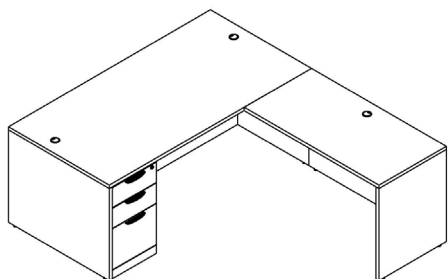

Typical Configurations for PL Series

PL101/145/166 71" w x 84" d

List Price: $1,876.00

PL102/196/166 66" w x 72" d

List Price: $1,714.00