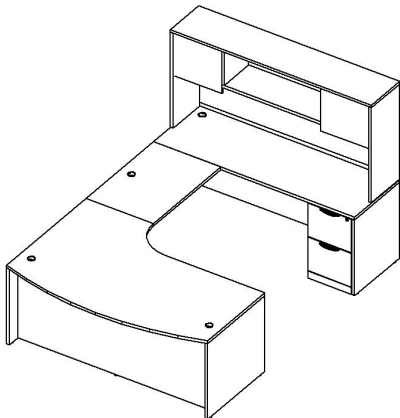

PL177R/193/143/144OH/44LD/166/175 71”w x 107”d
List Price: $4,319.00