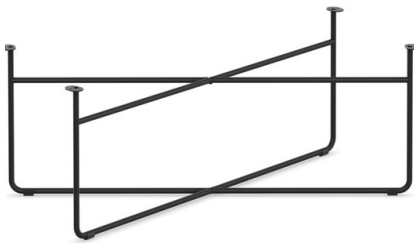

IN STOCK: Slate Upholstery / Chrome Legs

Premiera Occasional Tables

Laminate Coffee Table
PRM-PL219
48" w x 23.62" d x 16" h
List Price: \$608.00

Laminate End Table
PRM-PL220
23.62" w x 23.62" d x 20" h
List Price: \$428.00