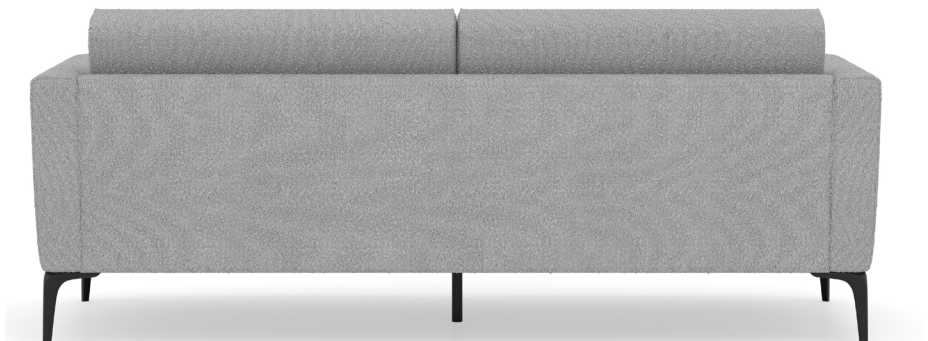

Elevate your reception space with our exquisite sofa and chair collection—where elegance meets true comfort. Available in a selection of modern, on-trend colors, each piece offers plush cushions and remarkable relaxation while creating a welcoming, sophisticated first impression. Refresh your space today and let style speak the moment guests walk through the door.

Chair
PRM-281231
33.46”w x 31.89”d x 30.71”h
Seat - 23.62”w x 21.26”d x 16.93”h
List Price: $1,660.00

Sofa
PRM-281233
76.38”w x 31.89”d x 30.71”h
Seat - 68.5”w x 21.26”d x 16.93”h
List Price: $2,999.00

IN STOCK: Gray Boucle Fabric / Black Metal Legs
Rust Boucle Fabric / Black Metal Legs