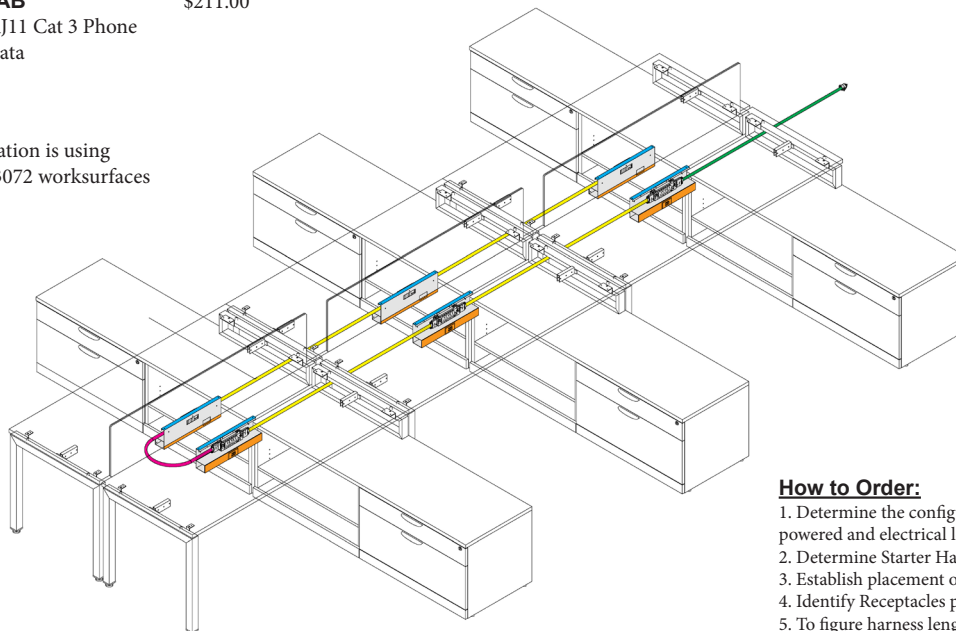

Starter Harnesses

- **PRM-ECA84SB2144**
  144" Starter Harness 20 AMP
- **PRM-ECA84SB272**
  72" Starter Harness 20 AMP

List
Price

- $512.00
- $323.00

Harnesses

- **PRM-ECA84FF23**
  23" Harness $226.00
- **PRM-ECA84FF29**
  29" Harness $243.00
- **PRM-ECA84FF35**
  35" Harness $256.00
- **PRM-ECA84FF41**
  41" Harness $282.00
- **PRM-ECA84FF47**
  47" Harness $289.00
- **PRM-ECA84FF53**
  53" Harness $307.00
- **PRM-ECA84FF59**
  59" Harness $323.00
- **PRM-ECA84FF64**
  64" Harness $340.00
- **PRM-ECA84FF71**
  71" Harness $354.00

List
Price

Power Block with Receptacles

- **PRM-ECA84AA** $109.00
  Double-Sided Power Block
- **PRM-ECA84S1BL150** $34.00
  Receptacle Circuit 1
- **PRM-ECA84S2BL150** $34.00
  Receptacle Circuit 2
- **PRM-ECA84S4BL150** $34.00
  Receptacle Circuit 4
- **PRM-ECA84SIG30R150** $39.00
  Receptacle Isolated Circuit 3
- **PRM-ECA8SR** $17.00
  Receptacle Remover Tool
- **PRM-ECA78MB** $36.00
  Mounting Bracket

- **PRM-ECA78ABL** $36.00
  Blank Telecom Plate
- **PRM-ECAABLAB** $211.00
  Telecom Plate - RJ11 Cat 3 Phone and RJ45 Cat 6 Data

Wire Management

- **PRM-CMS03** Silver $111.00
  Wire management snake
- **PRM-PLTWTS18-BK** $73.00
  18" single cord management tray
- **PRM-PLTWTS24-BK** $110.00
  24" single cord management tray
- **PRM-PLT-PC18-BK** $100.00
  18" power trough

Illustration is using
PRM-PLT3072 worksurfaces

Consists of:

- PRM-ECA84AA (6) Power Block
- PRM-PLT-PC18-BK (6) Metal Channel
- PRM-ECA84FF64 (4) 64" Harness
- PRM-ECA84FF23 (1) 23" Harness
- PRM-ECA84SB272 (1) 72" Starter Harness

How to Order:

1. Determine the configurations that need powered and electrical load requirements.
2. Determine Starter Harness length and location.
3. Establish placement of Power Blocks.
4. Identify Receptacles per Power Block.
5. To figure harness length, take the center of the item where the Power Blocks are to be placed plus the length of any items the harness needs to pass under subtract 7" and use the next larger size harness, unless measurement is exactly the size of a harness.
6. Determine needed accessories.