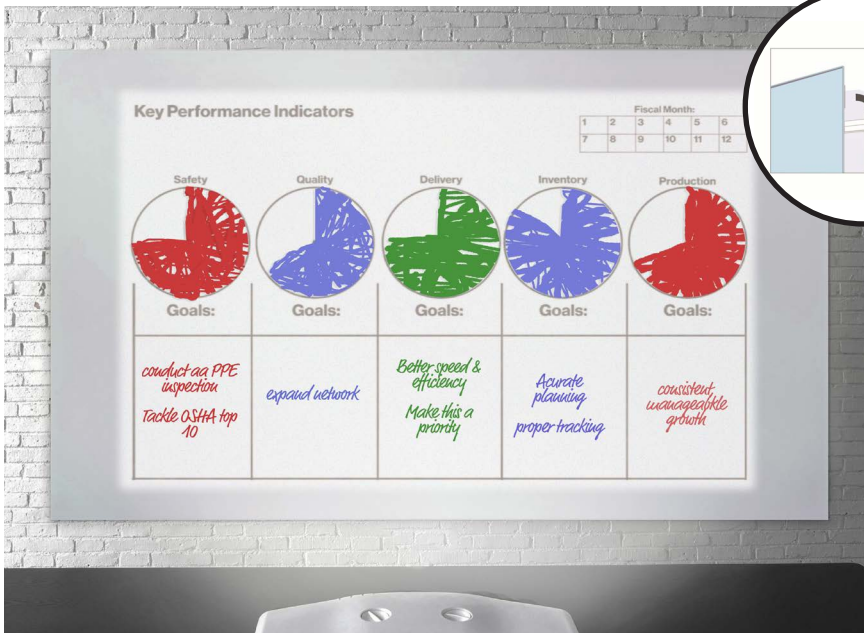

Aperture™ Glass Projection Surface

Aperture™ Glass Projection Surfaces deliver professional, glare-free presentation. The unique finish diffuses light evenly for a crisp, consistent image and is compatible with any projector. Z-Bar Mounting brackets included.

Aperture™ Glass Markerboards	List Price
AAR-APE4848 48" x 48"	$1360.05
AAR-APE4872 48" x 72"	$1901.34
AAR-APE4896 48" x 96"	$2502.09

Projector not included