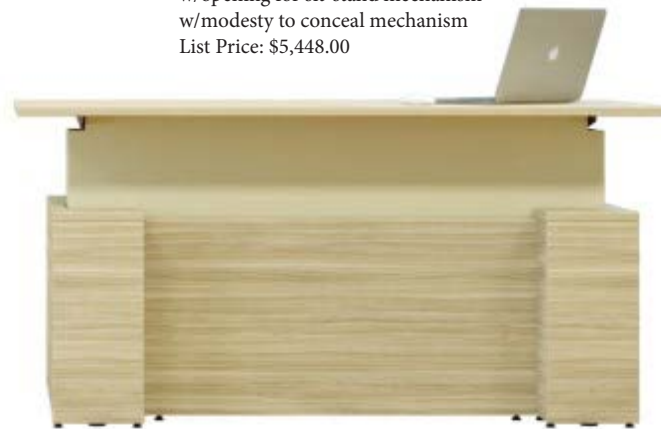

Tera Custom Desking

TER-3MM1-250.50

20"d x 72"w x 29"h
Credenza 2-drawer lateral
Left & Right
List Price: \$2,765.00

TER-3MLEV-1602

30"d x 72"w x 26/46"h
Sit-Stand Desk
w/opening for sit-stand mechanism
w/modesty to conceal mechanism
List Price: \$5,448.00