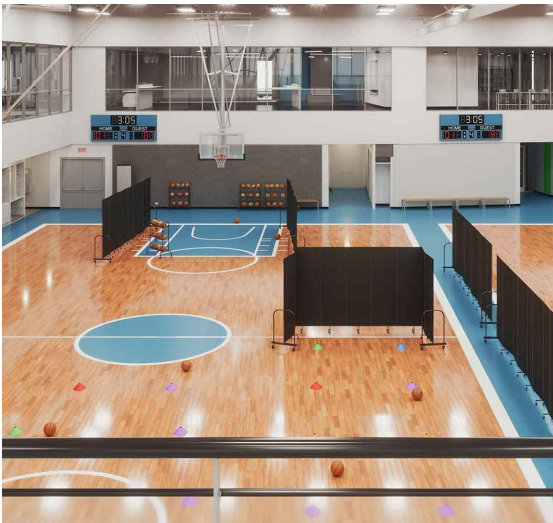

SCREENFLEX Panels

SCREENFLEX Signature Room Divider.

Lightweight yet durable, this versatile divider features a strong steel frame, sound-absorbing core, and locking casters for smooth mobility and secure placement. With a maximum length of 24'1", the Signature Room Divider is ideal for sectioning off even the largest rooms. Use it as a freestanding room partition, temporary wall, sound barrier, or portable display panel for your school, church, corporate office, hospitality venue, government facility, and more.