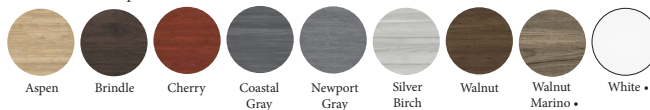

In Stock Finish Options