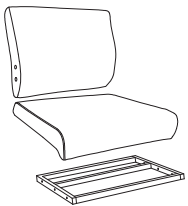

Cushions
PRM-32601
List Price: $599.00

IN STOCK: Blue/Black
Antimicrobial Vinyl