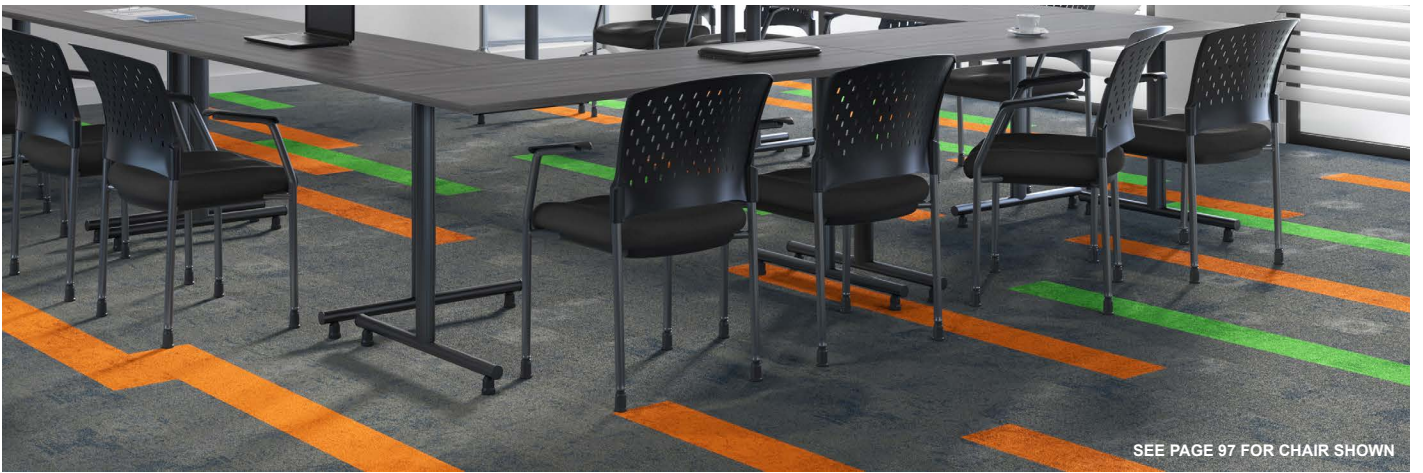

Premiera Training Tables