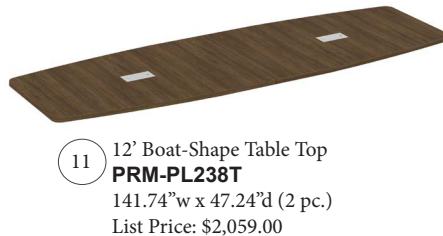

11 12' Boat-Shape Table Top
PRM-PL238T
141.74\"w x 47.24\"d (2 pc.)
List Price: $2,059.00