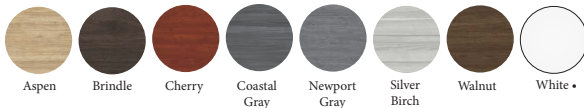

IN STOCK: Black, Celestial Blue, Dark Grey

In Stock Finish Options