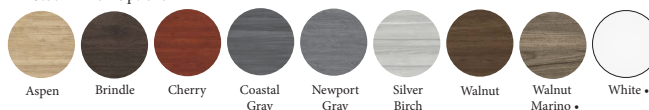

In Stock Finish Options