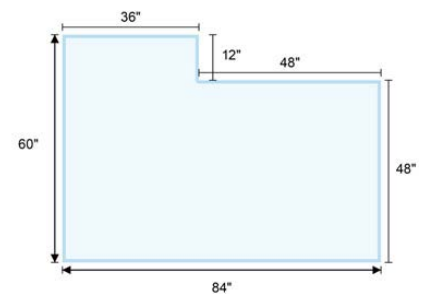

Example:

CALL FOR PRICING

*SPECIAL ORDER

Premiera Lounge Seating

See page 111 for occasional tables

Chair
PRM-281431-PU
34.65”w x 31.5”d x 30.31”h
Seat - 24.02”w x 20.47”d x 16.54”h
List Price: \$1,770.00

Sofa
PRM-281433-PU
79.13”w x 31.5”d x 30.31”h
Seat - 68.5”w x 20.47”d x 16.54”h
List Price: \$2,875.00