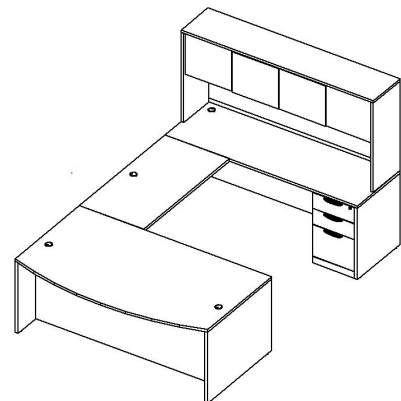

PL189/170/143/144OH/44LD(2)/166 71”w x 113”d
List Price: $3,553.00