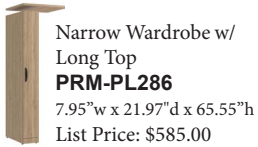

Narrow Wardrobe w/
Long Top
PRM-PL286
7.95" w x 21.97" d x 65.55" h
List Price: \$585.00

Storage Cabinet w/
1 Shelf - No Top
PRM-PL287
15.5" w x 22" d x 36.22" h
List Price: \$350.00

Top Panel for PL287
PRM-PL287TOP
15.75" w x 22.05" d x .98" h
List Price: \$99.00