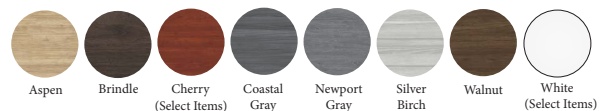

Premiera Elements

- PRM-PLT2472 (1) 24" x 72" Rect. Top
- PRM-PLTLEGU24 (1) 24"w U Leg
- PRM-PLTADJMDB4872 (1) Adj. Main Desk Beam
- PRM-PLTLDR2430 (1) Lower Desk Riser
- PRM-PL1013 (1) Open Bookcase
- PRM-PL1012 (1) 2 Drawer Personal Cabinet
- PRM-PL110 (1) 71" Top
- PRM-PLTSMRLEG (2) Riser Leg for 1012/1013
- **TOTAL LIST: $3,664.00**

- PRM-PL1012 (1) 2 Drawer Personal Cabinet
- PRM-PL1013 (1) Open Bookcase
- PRM-PL110 (1) 71" Top
- PRM-PL208OH (2) 36" Wall Mount Hutch
- PRM-PL44LD (2) Laminate Door Kit
- PRM-PLT3072 (1) 30" x 72" Rect. Top
- PRM-PLTLEGU30 (1) 30"w U Leg
- PRM-PLTADJMDB4872 (1) Adj. Main Desk Beam
- PRM-PLTDR2430(1) Desk Riser
- PRM-7704SNS (1) High Back Chair - Fab Seat
- **TOTAL LIST: $5,673.00**

- PRM-PL1012 (1) 2 Drawer Personal Cabinet
- PRM-PL1013 (1) Open Bookcase
- PRM-PL110 (1) 71" Top
- PRM-PLT3072 (1) 30" x 72" Rect. Top
- PRM-PLTDR2430 (1) Adj. 30"w Desk Riser
- PRM-PLTLEGU30 (1) 30"w U Leg
- PRM-PLTADJMDB4872 (1) Adj. Main Desk Beam
- PRM-PL150 (1) Personal Wardrobe Cabinet
- PRM-PLT2460 (1) 24" x 60" Rect. Top
- PRM-PLTEAB4872E3S2MNF (1) 3-Stage / 2 Motor HAT Base
- PRM-PLTHATFEET24 (1) Feet for HAT Base
- PRM-28366B (1) Mid-Back Executive Chair
- PRM-28366A (1) High Back Executive Chair
- **TOTAL LIST: $9,312.00**