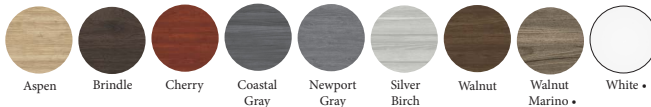

In Stock Finish Options

In Stock Base Finish Options