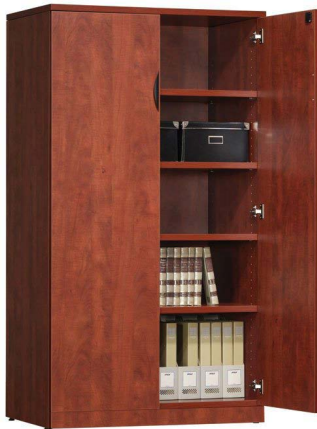

B/B/F Pedestal
PRM-PL166
15.5" w x 22" d x 28.35" h
List Price: \$675.00

F/F Pedestal
PRM-PL175
15.5" w x 22" d x 28.35" h
List Price: \$692.00

Storage Cabinet
PRM-PL151
36" w x 22" d x 65.55" h
4 adjustable shelves
List Price: \$1,679.00