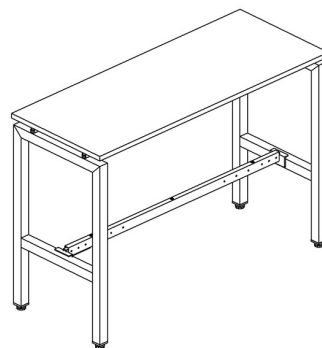

Consists of:

1. PRM-PLT2472 (1)
   - PRM-PLTLEGU24NB41 (2)
   - PRM-PLTCBB (pair) (2)
   - PRM-PLTADJMDB4872 (2)
2. List Price: $1,752.00