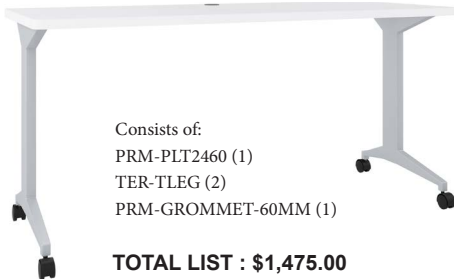

The Modern Teacher's Desk

- T-leg creates a modern design
- Locking casters
- Pedestal has full width handles
- File drawer accommodates letter- size hanging files
- Box/Box/File drawer configuration

Consists of:
PRM-PLT2460 (1)
TER-TLEG (2)
PRM-GROMMET-60MM (1)

TOTAL LIST : $1,475.00